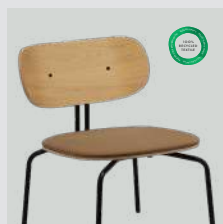

Sugar brown

brass legs 5917-1C730-01
black legs 5917-3C730-01