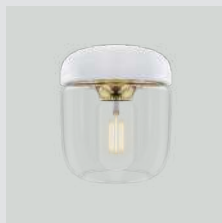

White | polished brass

2105