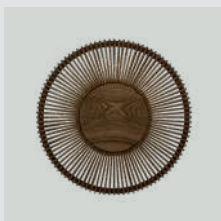

Find inspiration on page 49

Clava Up Wood large

EUR	849.00
DKK	6299.00
GBP	779.00
SEK	8999.00
USD	1099.00

Clava Up Wood medium

EUR	649.00
DKK	4799.00
GBP	599.00
SEK	6999.00
USD	799.00

Oak

large	2358
medium	2381