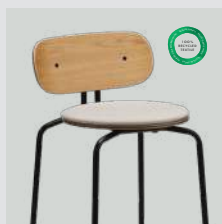

White sands

brass legs 5918-1C719-02
black legs 5918-3C719-02