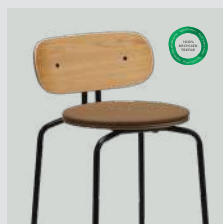

Sugar brown

brass legs 5919-1C719-01
black legs 5919-3C719-01