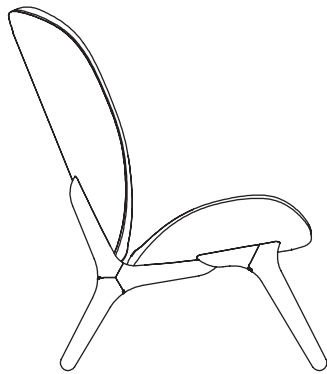

With their soft aesthetic, A Conversation Piece lounge chairs and ottoman are standout design pieces in any setting – perfect for relaxing and engaging in meaningful conversations.

The lounge chairs' spacious seat has plenty of room for sitting in different positions, whether curled up with your legs or fully stretched out, and the tall back of the A Conversation Piece tall chair catches your head at any angle, for you to feel sheltered. The ottoman is designed to complement the lounge chairs' delicate heart-shaped silhouettes. It has the same delicate, organic design and detailed construction of no visible fittings that is known and loved from the lounge chairs.

The A Conversation Piece collection is available in oak, dark oak and black oak in a variety of carefully selected textiles and leathers.

Fabric specifications on pages 197-205.

My Spot side table | black oak, brass

A Conversation Piece low lounge chair | black oak, sterling

A Conversation Piece tall lounge chair

A Conversation Piece dining chair

A Conversation Piece low lounge chair

A Conversation Piece ottoman

When you buy this product
we will plant a tree