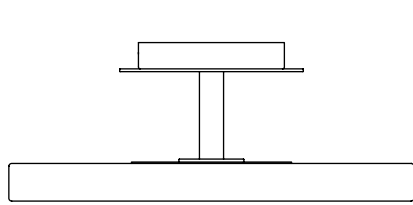

Asteria Up ceiling lamp | large