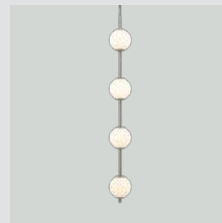

Audrey 4

EUR	499.00
DKK	3699.00
GBP	449.00
SEK	5599.00
USD	629.00

Audrey 1 2255

Audrey 2 2255C2255-1

Audrey 3 2255C2255-2

Audrey 4 2255C2255-3

Omni ceiling lamp

Designed by: Søren Ravn Christensen
Materials: Aluminium, PP, PMMA and steel
Specifications: Pendant lamp for indoor use only, can rotate 360 degrees, 22W LED panel built-in, dimmable with external dimmer, ≥30000 lighting hours, 2700 k, 1100 lm, CRI 92
Dimensions: h: 59-133.4 cm w: 74 cm d: 16.6 cm
Warranty: 10-year warranty against manufacturer defects
Markings: CE, UKCA (for indoor use) and IP2X