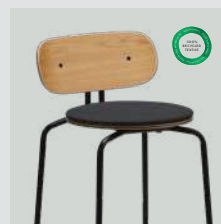

Shadow

brass legs 5918-1C719-04
black legs 5918-3C719-04

Horizons S