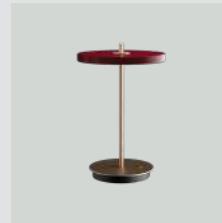

ruby red brass 2503