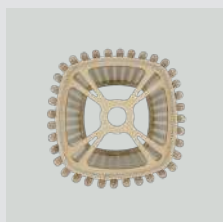

Oak | square base

large	2251C2251-2
medium	2250C2250-2