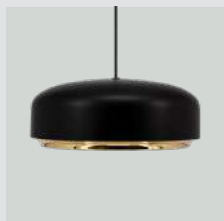

Black		White	
medium	2440	medium	2446
mini	2441	mini	2447

Hazel Branch pendant lamp

Designed by: Jacob Rudbeck
Materials: Aluminium, PS and steel
Specifications: Pendant lamp for indoor use only, 3 m textile cord incl.
Hazel Branch 100: 24W LED panel built-in, dimmable, 25000 lighting hours, CRI 93

Kelvin step 1: 2700 k   Lumen step 1: 1150 lm
Kelvin step 2: 3000 k   Lumen step 1: 900 lm
Kelvin step 3: 4000 k   Lumen step 1: 550 lm
Kelvin step 4: 6000 k   Lumen step 1: 300 lm

Hazel Branch 150: 40W LED panel built-in, dimmable, 50000 lighting hours, CRI 92

Kelvin step 1: 2700 k   Lumen step 1: 1750 lm
Kelvin step 2: 3000 k   Lumen step 1: 1400 lm
Kelvin step 3: 4000 k   Lumen step 1: 850 lm
Kelvin step 4: 6000 k   Lumen step 1: 450 lm

Dimensions: Hazel Branch 100 h: 7.2 cm w: 100 cm d: 5.4 cm
Hazel Branch 150 h: 7.2 cm w: 150 cm d: 5.4 cm
Warranty: 10-year warranty against manufacturer defects
Marking: CE and UKCA (for indoor use)

Find inspiration on pages 16, 17, 26