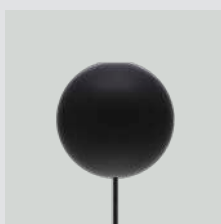

Black

single

4032