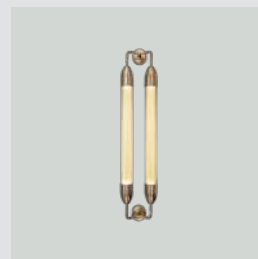

Lemon Squeeze long single

EUR 269.00
DKK 1999.00
GBP 229.00
SEK 2999.00
USD 339.00

Lemon Squeeze long double

EUR 399.00
DKK 2999.00
GBP 339.00
SEK 4599.00
USD 499.00