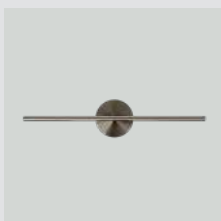

brushed steel

2261