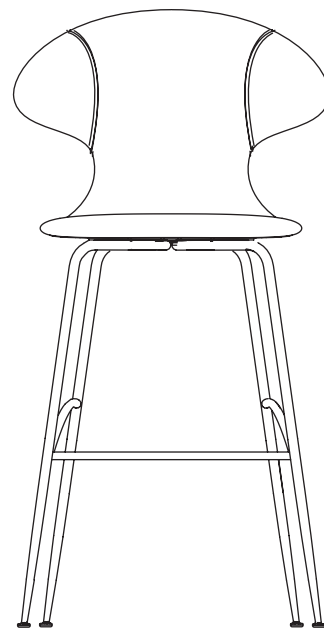

The Time Flies chairs are available as dining chairs, counter stools and bar stools with legs in brass, chrome or black.

Fabric specifications on pages 197 and 199.

Time Flies chair

Time Flies counter stool