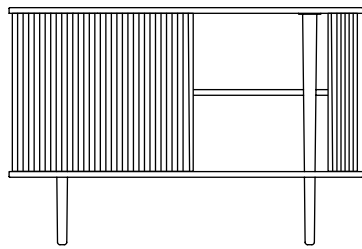

Audacious cabinet