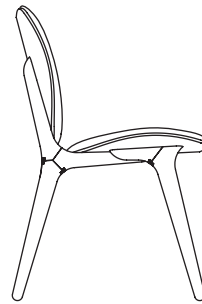

A Conversation Piece dining chair