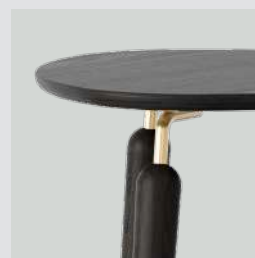

Find inspiration on page 38, 50, 54, 102

My Spot

EUR	299.00
DKK	2299.00
GBP	249.00
SEK	3299.00
USD	349.00

oak | brass 5571

oak | steel 5580

dark oak | brass 5771

black oak | brass 5115

Paff table