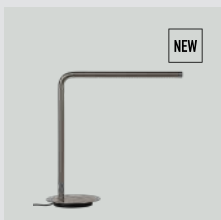

plated brass

2238

brushed steel

2237

black

2236

Omni table lamp

EUR	349.00
DKK	2499.00
GBP	329.00
SEK	3699.00
USD	449.00