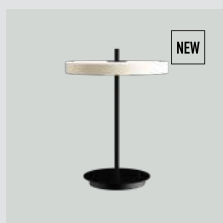

Pearl white
with brass base 2305
with black base 2543