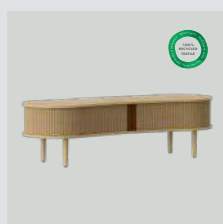

Sugar brown

oak 5601C707-01
dark oak 5801C707-01
black oak 5112C707-01