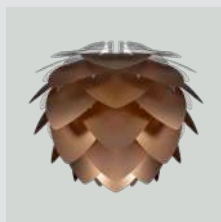

Brushed steel

medium 2053
mini 2054

Brushed brass

medium 2070
mini 2071

Black

medium 2345
mini 2346

Brushed bronze

medium 2354
mini 2355

Grey

medium 2356
mini 2357