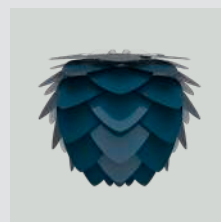

Brushed brass

medium	2121
mini	2122

Brushed bronze

medium	2146
mini	2147

Pearl white

medium	2127
mini	2128

Anthracite grey

medium	2129
mini	2130

Petrol blue

medium	2133