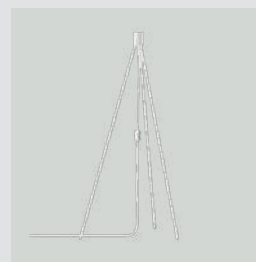

Tripod light stand

Designed by: Søren Ravn Christensen
Material: Aluminium
Specifications: Light stand, light source max 15W LED E27 (not included)
Dimensions: Tripod floor lamp ø: 66 cm h: 109 cm
Tripod table lamp ø: 19 cm h: 36 cm
Tripod base ø: 15.8 cm h: 18.6 cm or ø: 24 cm h: 12.5 cm
Adjustable size
Marking: CE, UKCA (for indoor use), IP2X and UL certified

Find inspiration on page 50, 59