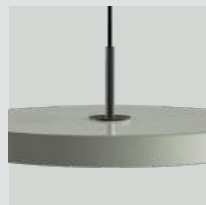

Asteria with black top

medium 2421C4173
mini 2431C4175