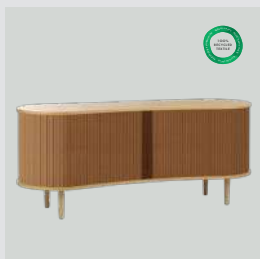

Sugar brown

oak	5606C729-01
dark oak	5808C729-01