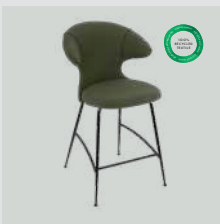

Racing green

brass	590-05C5913-1
chrome	590-05C5913-2
black	590-05C5913-3