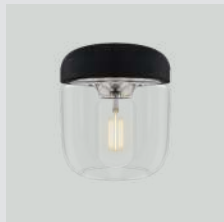

Black | polished steel

2081