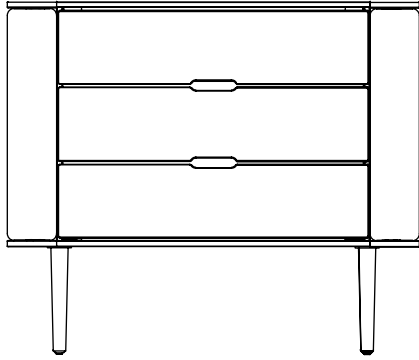

Treasures dresser