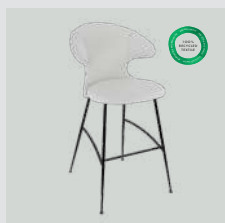

Sterling

brass	590-03C5912-1
chrome	590-03C5912-2
black	590-03C5912-3