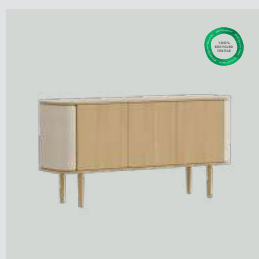

White sands
oak 5623C710-02
dark oak 5775C711-02
black oak 5107C709-02