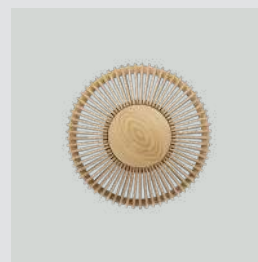

Clava Up Wood wall lamp

Designed by: Søren Ravn Christensen
Materials: Oak, ash and steel
Specifications: Surface mounted lamp, light source max 15W LED
2 x E27 / E26 (not included)
Dimensions: Clava Up Wood large ø: 49 cm h: 16.6 cm
Clava Up Wood medium ø: 35 cm h: 16.4 cm
Markings: CE, UKCA (for indoor use) and IP2X

Find inspiration on page 49

Clava Up Wood large

EUR	849.00
DKK	6299.00
GBP	779.00
SEK	8999.00
USD	1099.00

Clava Up Wood medium

EUR	649.00
DKK	4799.00
GBP	599.00
SEK	6999.00
USD	799.00