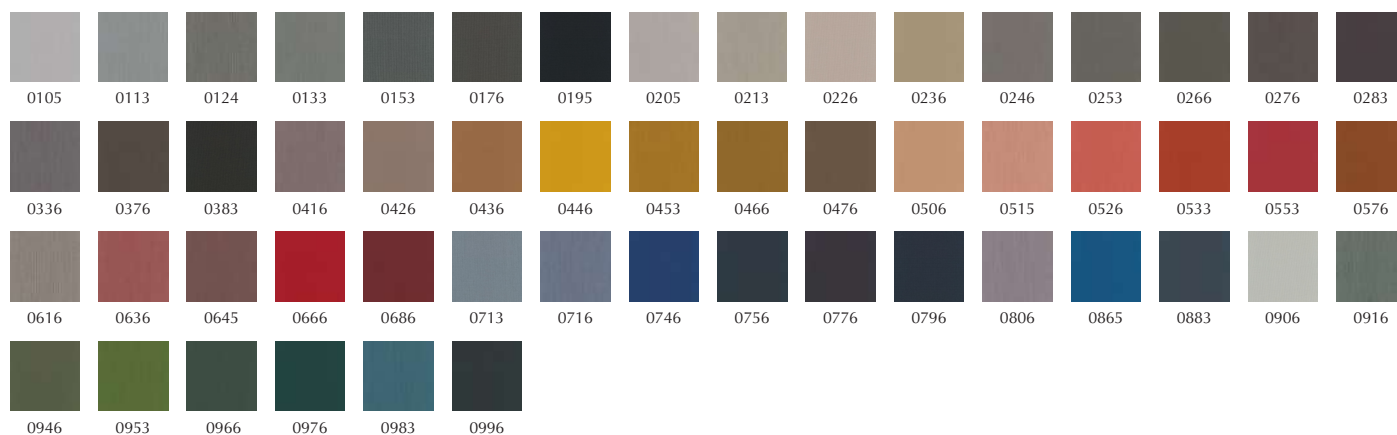

Steelcut Trio 3 | Fabric from Kvadrat

Steelcut Trio is a hardwearing woollen upholstery textile with the same construction as Steelcut. Originally designed by Frans Dijkmeijer, it comes in updated colourways crafted by Giulio Ridolfo. The three-dimensional surface of Steelcut Trio resembles small pyramids or steel points. Despite the complexity of the textile's innovative weave, it has a simple, precise expression. Steelcut Trio is yarn-dyed and made from 3 differently coloured yarns.

Name: Steelcut Trio 3
Designer: Frans Dijkmeijer & Giulio Ridolfo
Type: Upholstery
Pattern: Solid
Composition: 90% new wool, worsted 10% nylon
Weight: 770 g/lin.m
Width: 140 cm

Durability: 100.000 Martindale
Pilling: 4
Lightfastness: 6-7
Sustainability: EU Ecolabel, Greenguard Gold, HPD, EPD
Manufactured in: United Kingdom
Price: Upon request
Delivery time: Within 6 weeks