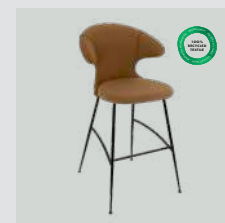

Caramel

brass	590-08C5912-1
chrome	590-08C5912-2
black	590-08C5912-3