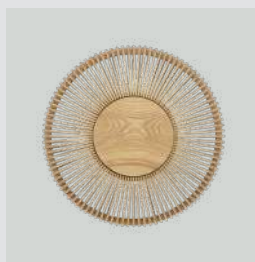

Clava Up Wood wall lamp

Designed by: Søren Ravn Christensen
Materials: Oak, ash and steel
Specifications: Surface mounted lamp, light source max 15W LED
2 x E27 / E26 (not included)
Dimensions: Clava Up Wood large ø: 49 cm h: 16.6 cm
Clava Up Wood medium ø: 35 cm h: 16.4 cm
Markings: CE, UKCA (for indoor use) and IP2X

Find inspiration on page 49

Clava Up Wood large

EUR	849.00
DKK	6299.00
GBP	779.00
SEK	8999.00
USD	1099.00

Clava Up Wood medium

EUR	649.00
DKK	4799.00
GBP	599.00
SEK	6999.00
USD	799.00