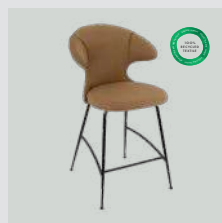

Sugar brown

brass	590-01C5913-1
chrome	590-01C5913-2
black	590-01C5913-3