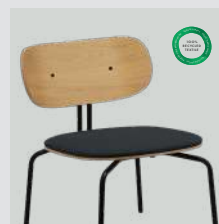

Shadow

brass legs 5917-1C730-04
black legs 5917-3C730-04

Horizons S