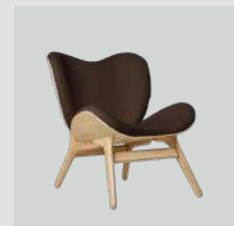

Teddy brown

oak 5501C5501-8
dark oak 5700C5501-8
black oak 5102C5501-8

Teddy bear