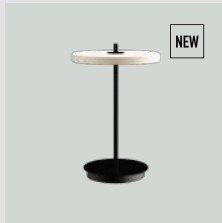

EUR	199.00
DKK	1499.00
GBP	199.00
SEK	2199.00
USD	269.00

Asteria Move polished brass | polished steel

EUR	249.00
DKK	1799.00
GBP	229.00
SEK	2699.00
USD	329.00

Pearl white

with brass base 2500
 with black base 2541