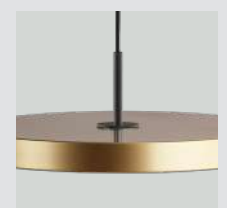

Asteria with black top

medium	2559C4173
mini	2259C4175