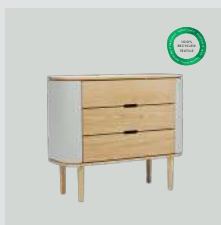

Sterling

oak 5624C735-03
dark oak 5776C736-03
black oak 5126C734-03