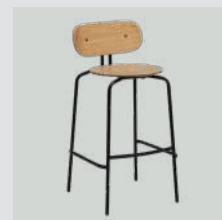

black legs 5918-3

Curious without cushion		Curious with cushion		Cushion cover	
EUR	399.00	EUR	449.00	EUR	50.00
DKK	2999.00	DKK	3299.00	DKK	300.00
GBP	399.00	GBP	N/A	GBP	N/A
SEK	4499.00	SEK	5099.00	SEK	600.00
USD	499.00	USD	549.00	USD	50.00

Find inspiration on pages 66, 67, 90