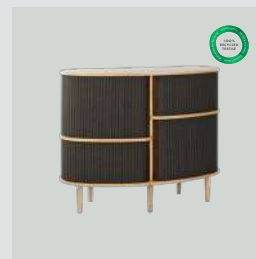

Shadow

oak	5604C726-04
dark oak	5804C726-04

Horizons S

Audacious sideboard

Designed by: Jonas Søndergaard
Materials: Solid oak, polyester, MDF and leather (artificial)
Specifications: Fabric specifications on pages 197 and 199
Dimensions: h: 67.1 cm w: 160 cm d: 50 cm
Certifications: Global Recycled Standard STANDARD 100 by OEKO-TEX®

Find inspiration on page 110