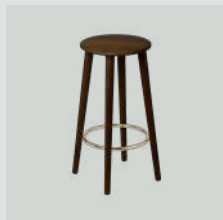

5519

dark oak