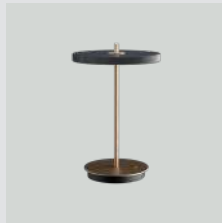

EUR	199.00
DKK	1499.00
GBP	199.00
SEK	2199.00
USD	269.00

Asteria Move polished brass | polished steel

EUR	249.00
DKK	1799.00
GBP	229.00
SEK	2699.00
USD	329.00

Pearl white

with brass base 2500
 with black base 2541