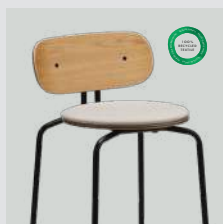

White sands

brass legs 5919-1C719-02
black legs 5919-3C719-02