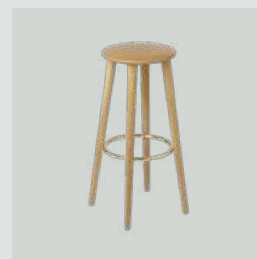

Quantum blue

brass	590-17C5913-1
chrome	590-17C5913-2
black	590-17C5913-3

Horizons S

Horizons F

The Socialite bar stool

Designed by: Thor Høy
Materials: Solid oak, aluminium (brass anodised)
Dimensions: ø: 47 cm h: 77.5 cm
Tests: EN 16139 Furniture – Seating (Level 1)
 ANSI/BIFMA X5.4 – Public and Lounge Seating