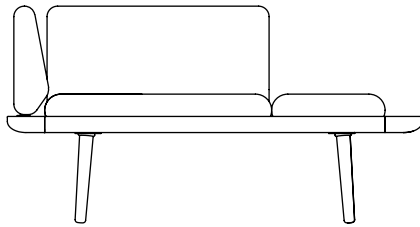

Hang Out coffee table | oak, brass

Lounge Around Shuffle pouffe | dark oak, white sands

Lounge Around 3-seater

Lounge Around daybed

Lounge Around 1.5-seater

Lounge Around Shuffle

Audacious collection

Designed by
Jonas Søndergaard