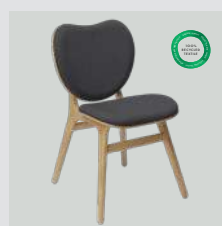

Shadow

oak	5502C702-04
dark oak	5701C702-04
black oak	5103C702-04