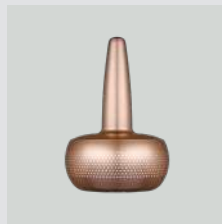

EUR	149.00
DKK	1099.00
GBP	129.00
SEK	1699.00
USD	199.00

matt white

2051

polished steel

2110

brushed copper

2111

brushed brass