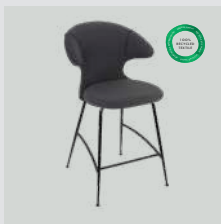

Shadow

brass	590-04C5913-1
chrome	590-04C5913-2
black	590-04C5913-3