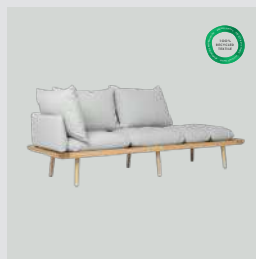

Sterling

oak	5550C723-03
dark oak	5750C723-03

Shadow

oak	5550C723-04
dark oak	5750C723-04

Horizons S

Lounge Around 1.5-seater sofa

Designed by: Søren Ravn Christensen
Materials: Solid oak, 100% recycled polyester, MDF and steel (plated brass)
Specifications: Fabric specifications on pages 197 and 199
Dimensions: h: 40.3 cm w: 127 cm d: 74.5 cm, seating h: 40.3 cm
Certifications: Global Recycled Standard STANDARD 100 by OEKO-TEX®