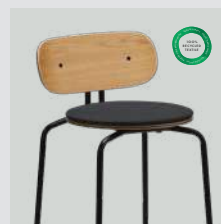

Shadow

brass legs 5919-1C719-04
black legs 5919-3C719-04

Horizons S