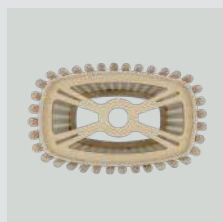

Oak | rectangular base

large	2251C2251-3
medium	2250C2250-3

Dark oak | circle base

large	2254C2254-1
medium	2253C2253-1
mini	2252

Dark oak | square base

large	2254C2254-2
medium	2253C2253-2

Dark oak | rectangular base

large	2254C2254-3
medium	2253C2253-3

Find inspiration on page 18, 19