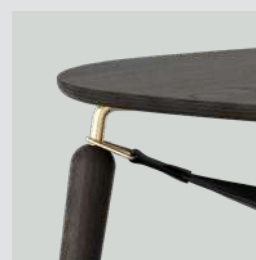

black oak | brass

5114