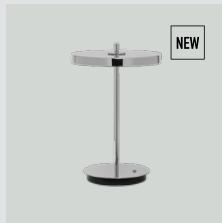

polished steel 2499