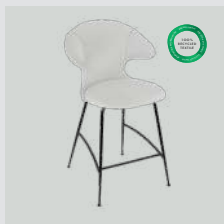

Sterling

brass	590-03C5913-1
chrome	590-03C5913-2
black	590-03C5913-3