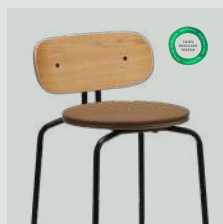

Sugar brown

brass legs 5918-1C719-01
black legs 5918-3C719-01