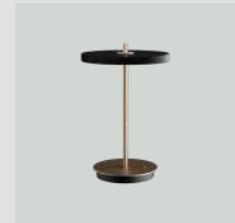

black brass 2504