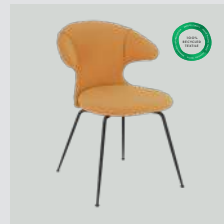

Tangerine

brass	590-06C5901-1
chrome	590-06C5901-2
black	590-06C5901-3