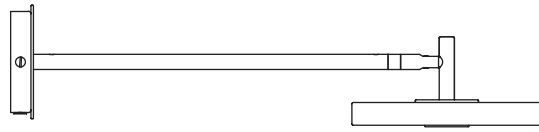

Asteria long wall lamp