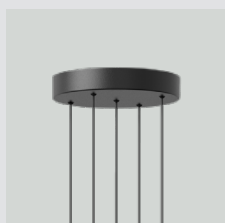

Rosette Mini cluster 5		Rosette Mini cluster 3		Rosette Mini	
EUR	119.00	EUR	79.00	EUR	39.00
DKK	899.00	DKK	549.00	DKK	299.00
GBP	109.00	GBP	69.00	GBP	35.00
SEK	1199.00	SEK	849.00	SEK	329.00
USD	169.00	USD	119.00	USD	59.00

cluster 5 4014