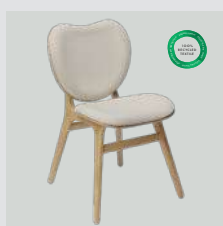

Find inspiration on pages 5, 65, 100

A Conversation Piece dining chair

EUR	649.00
DKK	4799.00
GBP	N/A
SEK	7499.00
USD	799.00

Sugar brown

oak	5502C702-01
dark oak	5701C702-01
black oak	5103C702-01

White sands