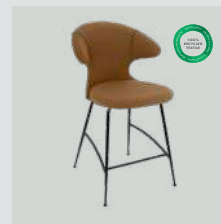

Caramel

brass	590-08C5913-1
chrome	590-08C5913-2
black	590-08C5913-3