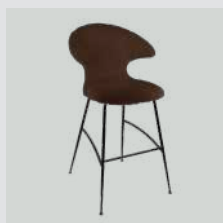

Teddy brown

brass	590-19C5912-1
chrome	590-19C5912-2
black	590-19C5912-3

Teddy bear