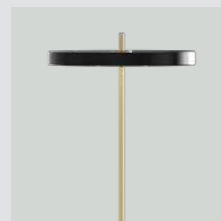

black 2340

Audrey table lamp

Designed by: Søren Ravn Christensen
Materials: Steel, aluminium, PC, ABS and glass
Specifications: Table lamp with built-in USB-C charger, for indoor use only, 2.1 m black cord incl., 11W LED panel built-in, dimmable, 50000 lighting hours, 2700 k, 630 lm, CRI 91
Dimensions: ø: 15 cm h: 37 cm
Warranty: 10-year warranty against manufacturer defects
Markings: CE, UKCA (for indoor use) and IP2X