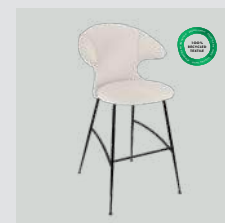

White sands

brass	590-02C5912-1
chrome	590-02C5912-2
black	590-02C5912-3

Horizons S