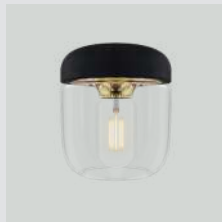

Black | polished brass

2082