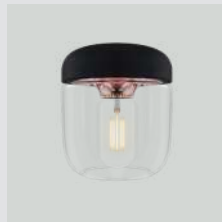

Black | polished copper

2083