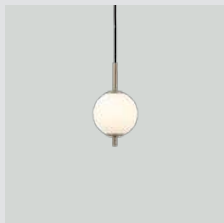

Audrey 1 2255