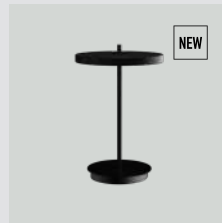

Asteria Move portable lamp

Designed by: Søren Ravn Christensen
Materials: Aluminium, PMMA and steel
Specifications: Portable table lamp with built-in lithium-Ion battery, for indoor use only, USB-C cable and power adaptor incl., LED panel built-in, DIMMABLE The lamp is compatible with the UIMAGE Unifier wireless Qi-supported charger
Light step 1: 168 hours, 3000 k, 5 lm, CRI 81
Light step 2: 50 hours, 3000 k, 20 lm, CRI 81
Light step 3: 20 hours, 3000 k, 50 lm, CRI 81
Light step 4: 10 hours, 3000 k, 100 lm, CRI 81

Dimensions: ø: 20 cm h: 30.6 cm
Warranty: 10-year warranty against manufacturer defects
Markings: CE, UKCA (for indoor use) and cETLus certified

Find inspiration on page 12, 13, 36

Asteria Move | colours

EUR	199.00
DKK	1499.00
GBP	199.00
SEK	2199.00
USD	269.00

Asteria Move polished brass | polished steel

EUR	249.00
DKK	1799.00
GBP	229.00
SEK	2699.00
USD	329.00

with brass base 2500
with black base 2541

black 2542

Monochrome