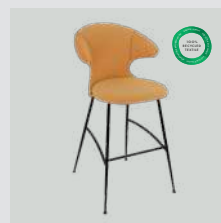

Tangerine

brass	590-06C5912-1
chrome	590-06C5912-2
black	590-06C5912-3