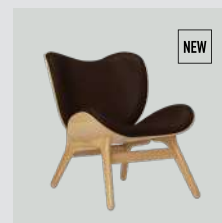

Brown

oak 5501C5501-11
 dark oak 5700C5501-11
 black oak 5102C5501-11

Black

oak 5501C5501-12
 dark oak 5700C5501-12
 black oak 5102C5501-12

Hope leather

A Conversation Piece tall lounge chair

Designed by: Anders Klem
Materials: Solid oak, plywood, 100% recycled polyester, MDF and PUR
Specifications: Fabric specifications on pages 197-205. Fabrics from Sørensen Leather and Kvadrat are made-to-order. Please contact info@umage.com
Dimensions: h: 106 cm w: 73 cm d: 93 cm, seating h: 42.1 cm
Tests: EN 16139 Furniture – Seating (Level 1)
 ANSI/BIFMA X5.4 – Public and Lounge Seating
Certifications: Global Recycled Standard
 LEATHER STANDARD and STANDARD 100 by OEKO-TEX®