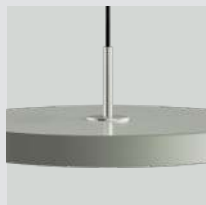

Asteria with steel top

medium 2421C4172
mini 2431C4174