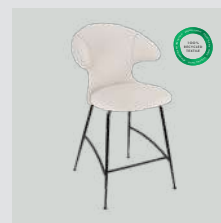

White sands

brass	590-02C5913-1
chrome	590-02C5913-2
black	590-02C5913-3