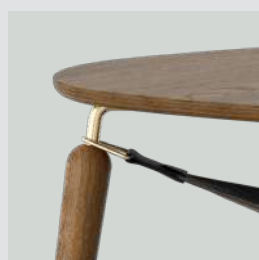

Find inspiration on page 55, 57, 106

Hang Out

EUR	429.00
DKK	3199.00
GBP	399.00
SEK	4499.00
USD	499.00

oak | brass

5570

oak | steel

5579

dark oak | brass