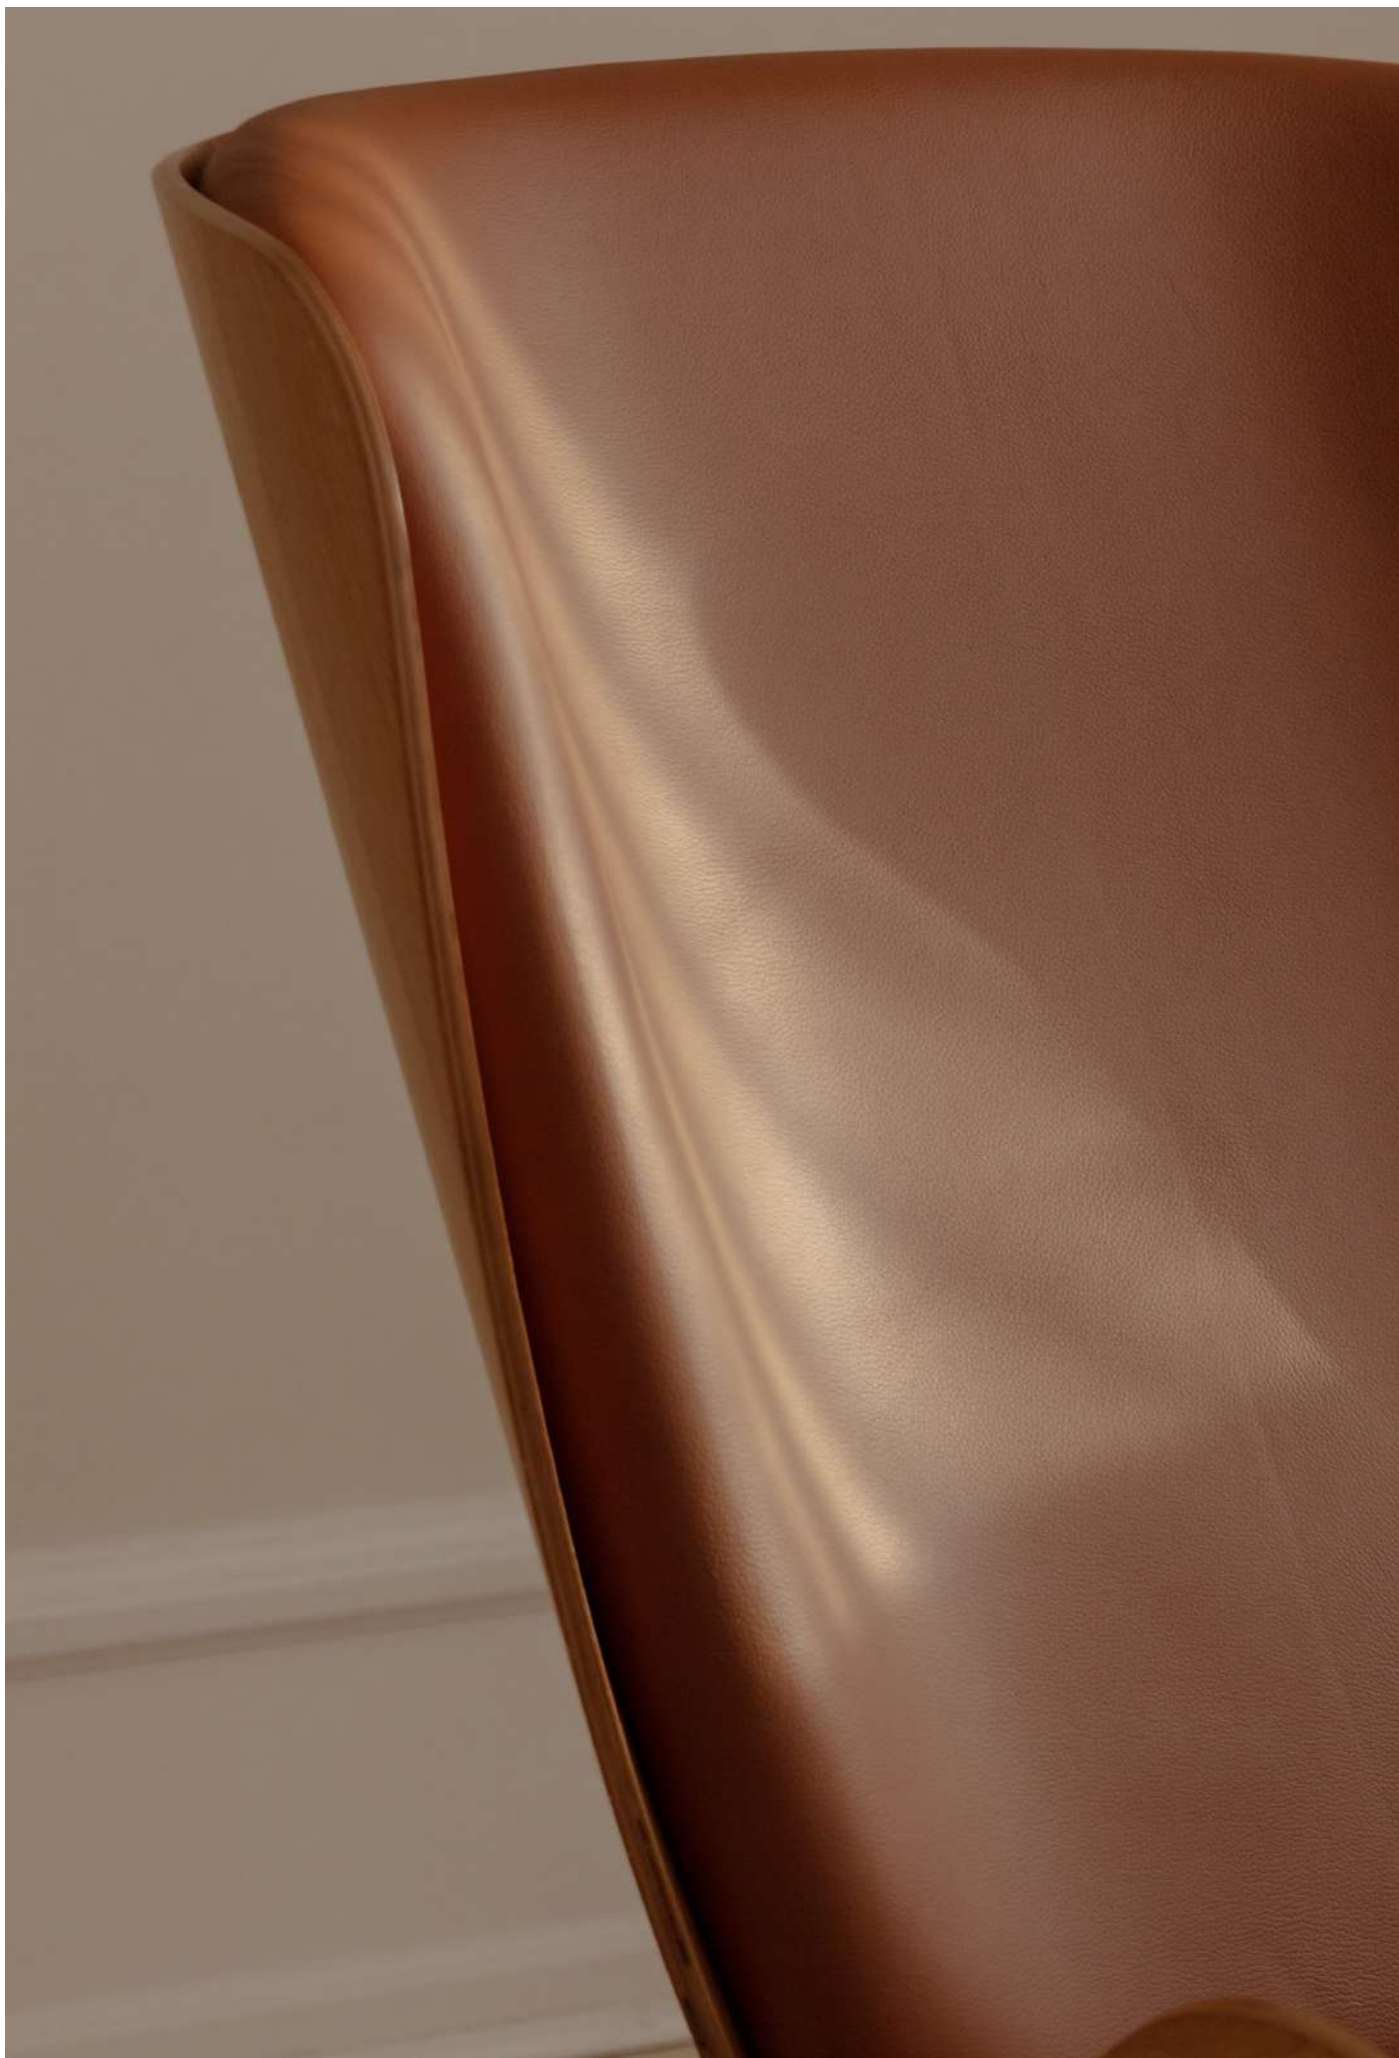

The Reader wing chair | oak, cognac