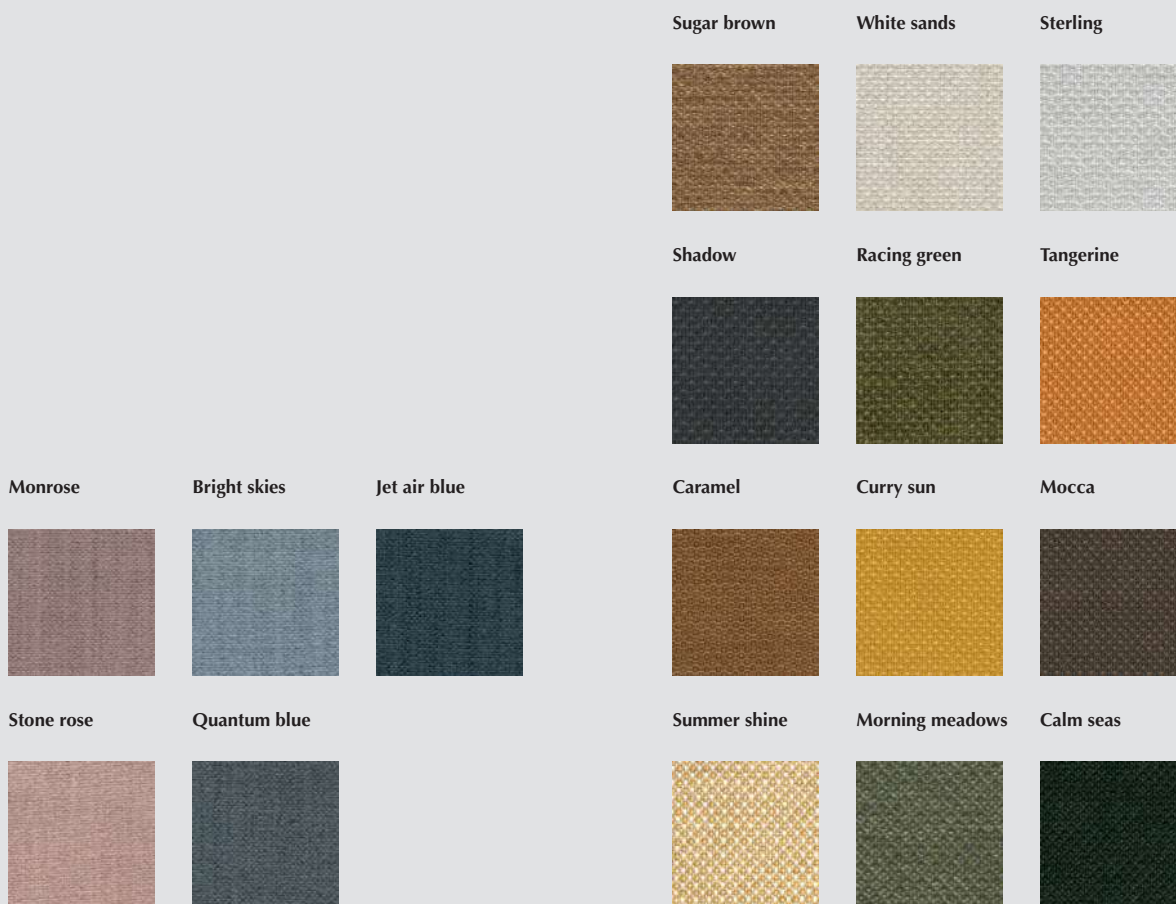

Horizons F

Material composition
100% recycled polyester

Abrasion resistance
>78.000 rubs (ISO 12945-2:2000)

Pilling
4-5* (EN ISO 12945-2:2000)

Colour fastness to light
4-5* (ISO 105-B02:2014)

Colour fastness to rubbing
4-5* (DIN EN ISO 105-X12:2016-11)

Resistance to seam slippage
Warp (mm) 2, Weft (mm) 2

Flammability tests
EU: EN 1021-1 and EN 1021-2
UK: BS 5852
US: Tb 117-2013

Performance
Custom requirements will be followed

Environment
Global Recycled Standard
STANDARD 100 by OEKO-TEX®
REACH Compliance
Formaldehyde Free (EN ISO 14184-1:2011)

Washability
Machine wash at 30°C. Vacuum clean frequently using a furniture nozzle. Remove stains as soon as they occur. Do not use any strong cleaning or bleaching agents.

Relevant for
Curious
Time Flies

Horizons S

Material composition
100% recycled polyester

Abrasion resistance
>67.000 rubs (EN ISO 12947-2:2016)

Pilling
4-5* (EN ISO 12945-2:2000)

Colour fastness to light
4* (ISO 105-B02:2014)

Colour fastness to rubbing
4-5* (DIN EN ISO 105-X12:2016-11)

Resistance to seam slippage
Warp (mm) 3, Weft (mm) 3

Flammability tests
EU: EN 1021-1 and EN 1021-2
UK: BS 5852
US: Tb 117-2013

Performance
Custom requirements will be followed

Environment
Global Recycled Standard
STANDARD 100 by OEKO-TEX®
REACH Compliance
Formaldehyde Free (EN ISO 14184-1:2011)

Washability
Machine wash at 30°C. Vacuum clean frequently using a furniture nozzle. Remove stains as soon as they occur. Do not use any strong cleaning or bleaching agents.

Relevant for
A Conversation Piece
Audacious
Curious
Lounge Around
The Reader
Time Flies
Treasures

*Scale: 1 is bad and 5 is good