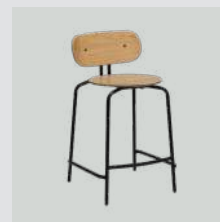

black legs 5919-3

Curious without cushion		Curious with cushion		Cushion cover	
EUR	399.00	EUR	449.00	EUR	50.00
DKK	2999.00	DKK	3299.00	DKK	300.00
GBP	399.00	GBP	N/A	GBP	N/A
SEK	4499.00	SEK	5099.00	SEK	600.00
USD	499.00	USD	549.00	USD	50.00

Find inspiration on pages 26, 79, 91