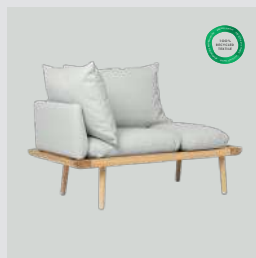

Sterling

oak	5562C723-03
dark oak	5762C723-03

Shadow

oak	5562C723-04
dark oak	5762C723-04

Horizons S

Lounge Around daybed

Designed by: Søren Ravn Christensen
Materials: Solid oak, 100% recycled polyester, MDF and steel (plated brass)
Specifications: Fabric specifications on pages 197 and 199
Dimensions: h: 40.3 cm w: 231.6 cm d: 74.5 cm
Test: EN 16139 Furniture – Seating (Level 1)
Certifications: Global Recycled Standard STANDARD 100 by OEKO-TEX®