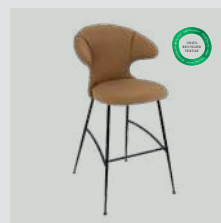

Sugar brown

brass	590-01C5912-1
chrome	590-01C5912-2
black	590-01C5912-3