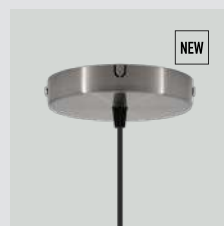

brushed steel

4240

Cord Set Pro

Designed by: Anders Klem
Materials: Aluminium and bakelite
Specifications: Canopy for indoor use only, able to hold up to 4.5 kg, 2.4 m cord incl., light source max 15W LED E27 (not included)
Dimensions: ø: 14 cm h: 6.3 cm
Marking: CE, UKCA (for indoor use) and IP2X