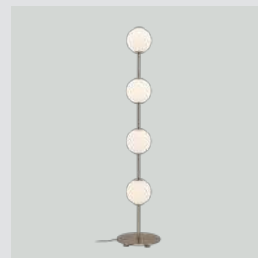

Audrey floor

EUR	399.00
DKK	2999.00
GBP	349.00
SEK	4599.00
USD	499.00