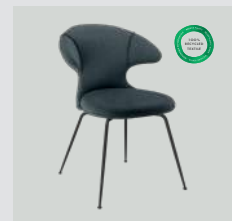

Quantum blue

brass	590-17C5901-1
chrome	590-17C5901-2
black	590-17C5901-3

Horizons S

Horizons F

Time Flies bar stool

Designed by: Jonas Søndergaard
Materials: 100% recycled polyester and steel
Specifications: Combine various textiles, colours and legs to get the exact design you desire
 Fabric specifications on pages 197 and 199
Dimensions: h: 112 cm w: 60 cm d: 56 cm, seating h: 75 cm
Tests: EN 16139 Furniture – Seating (Level 1)
 ANSI/BIFMA X5.4 – Public and Lounge Seating
Certifications: Global Recycled Standard
 STANDARD 100 by OEKO-TEX®