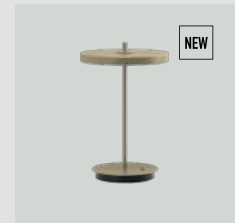

Asteria Move portable lamp

Designed by: Søren Ravn Christensen
Materials: Aluminium, PMMA and steel
Specifications: Portable table lamp with built-in lithium-Ion battery, for indoor use only, USB-C cable and power adaptor incl., LED panel built-in, DIMMABLE The lamp is compatible with the UIMAGE Unifier wireless Qi-supported charger
Light step 1: 168 hours, 3000 k, 5 lm, CRI 81
Light step 2: 50 hours, 3000 k, 20 lm, CRI 81
Light step 3: 20 hours, 3000 k, 50 lm, CRI 81
Light step 4: 10 hours, 3000 k, 100 lm, CRI 81

Dimensions: ø: 20 cm h: 30.6 cm
Warranty: 10-year warranty against manufacturer defects
Markings: CE, UKCA (for indoor use) and cETLus certified

Find inspiration on page 12, 13, 36

Asteria Move | colours

EUR	199.00
DKK	1499.00
GBP	199.00
SEK	2199.00
USD	269.00

Asteria Move polished brass | polished steel

EUR	249.00
DKK	1799.00
GBP	229.00
SEK	2699.00
USD	329.00

with brass base 2500
with black base 2541

clay 2627

Monochrome