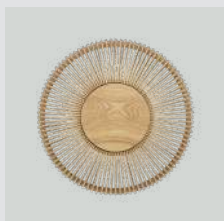

Find inspiration on page 49

Clava Up Wood large

EUR	849.00
DKK	6299.00
GBP	779.00
SEK	8999.00
USD	1099.00

Clava Up Wood medium

EUR	649.00
DKK	4799.00
GBP	599.00
SEK	6999.00
USD	799.00

Oak

large	2358
medium	2381