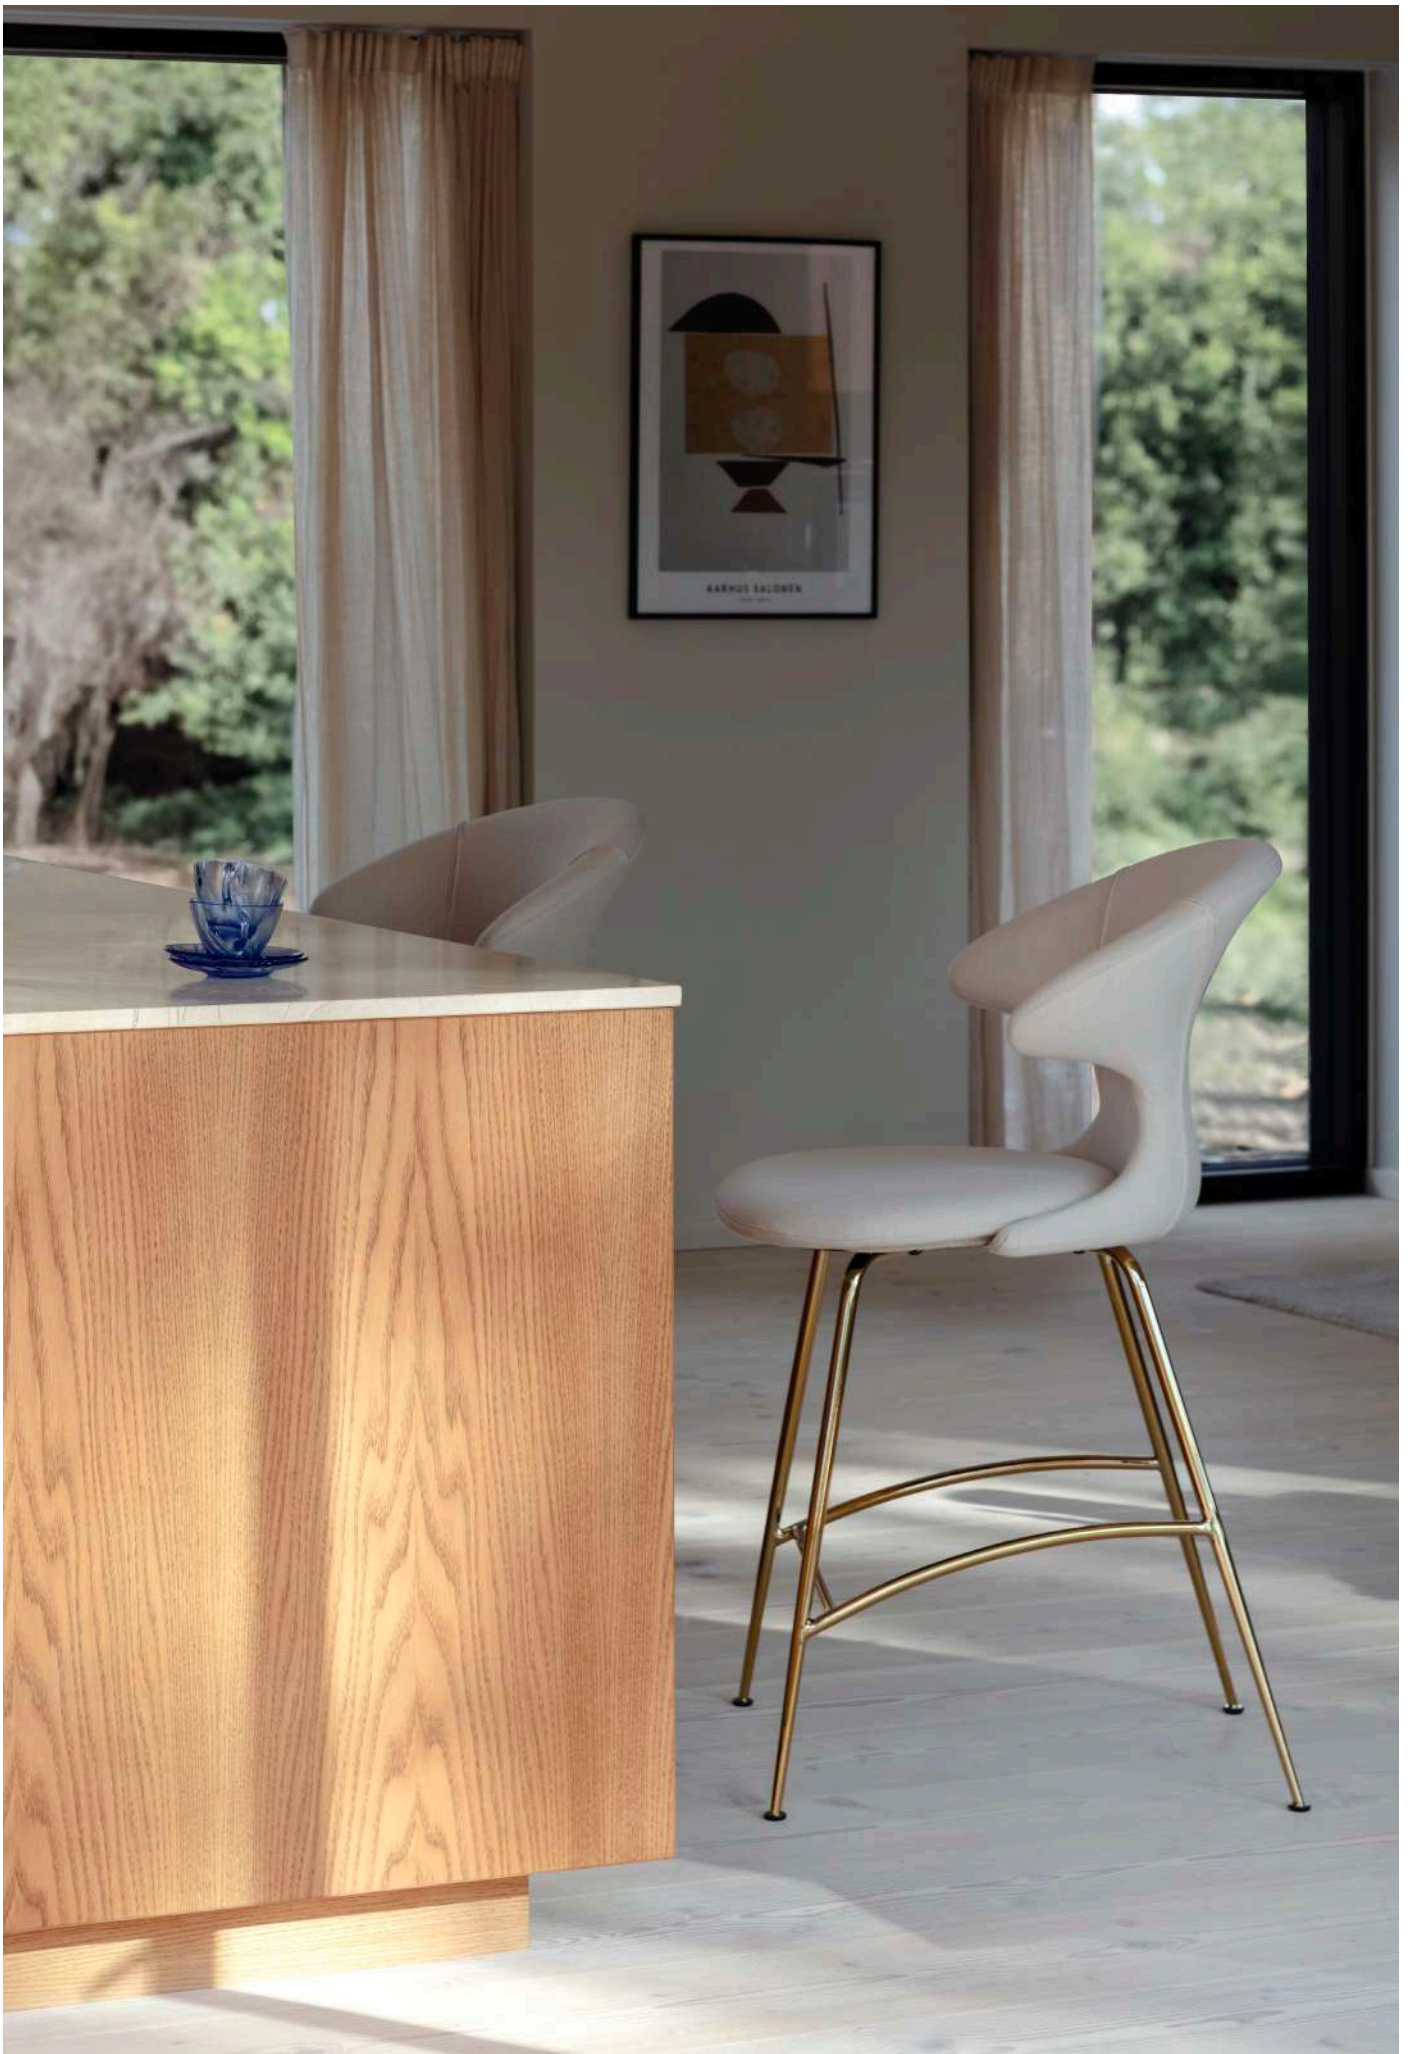

Time Flies counter stool | brass, white sands