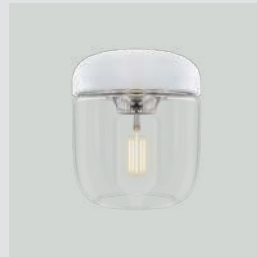

Acorn lampshade

Designed by: Jacob Rudbeck
Materials: Acorn black and white: Glass and silicone
Acorn smoked steel and amber brass: Glass and aluminium
Specifications: Pendant lamp, light source max 15W LED E27 / E26 (not included)
Dimensions: ø: 14 cm h: 16 cm

Black | white

EUR	89.00
DKK	649.00
GBP	79.00
SEK	949.00
USD	149.00