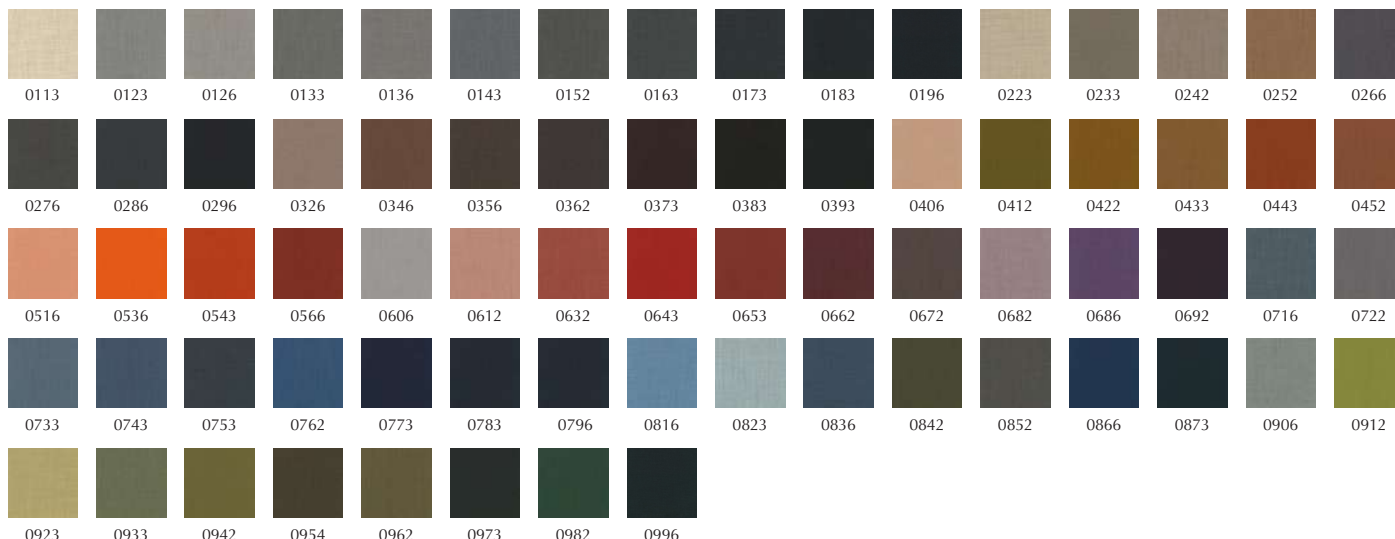

Remix 3 | Fabric from Kvadrat

Remix 3 is an elegant upholstery textile distinguished by exceptional depth of colour, designed by Giulio Ridolfo. It comes in 23 new hues, adding to an already expansive palette which now offers a total of 72 sophisticated colourways. Remix 3 looks unicoloured from a distance but reveals subtle details and colour contrasts when viewed close-up. The textile features a tight, minimalistic weave, and derives its lively colour play from a combination of two different mélangé yarns, which each combine up to three hues. The new colours – carefully selected from 2600 samples – are inspired by an extensive study of traditional Indigo dyeing undertaken by Giulio Ridolfo on his travels. Centred around deep combinations of blues and rich natural reds, they also include subtly coloured neutrals.

Name: Remix 3
Designer: Giulio Ridolfo
Type: Upholstery
Pattern: Solid
Composition: 90% new wool, worsted 10% nylon
Weight: 420 g/lin.m
Width: 140 cm

Durability: 100.000 Martindale
Pilling: 4
Lightfastness: 6
Sustainability: EU Ecolabel, Greenguard Gold, HPD, EPD
Manufactured in: United Kingdom
Price: Upon request
Delivery time: Within 6 weeks