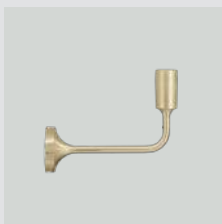

brushed brass