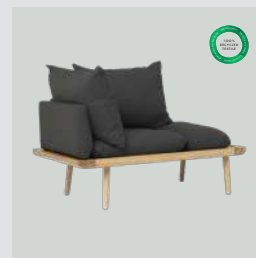

Sterling

oak	5562C723-03
dark oak	5762C723-03

Shadow

oak	5562C723-04
dark oak	5762C723-04

Horizons S

Lounge Around daybed

Designed by: Søren Ravn Christensen
Materials: Solid oak, 100% recycled polyester, MDF and steel (plated brass)
Specifications: Fabric specifications on pages 197 and 199
Dimensions: h: 40.3 cm w: 231.6 cm d: 74.5 cm
Test: EN 16139 Furniture – Seating (Level 1)
Certifications: Global Recycled Standard STANDARD 100 by OEKO-TEX®