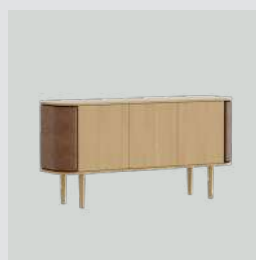

Faux leather

Hazelnut
oak 5623C5622-4