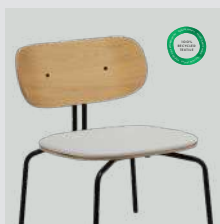

Sterling

brass legs 5917-1C730-03
black legs 5917-3C730-03