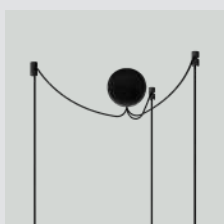

Black

cluster 3

4092