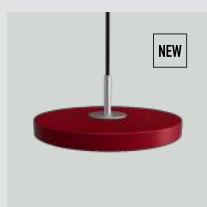

w/ steel top 2407C4262
Asteria micro V1