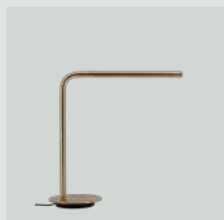

plated brass

2238