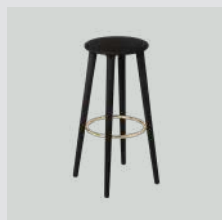

5881

black oak

5120

The Socialite bar stool

EUR	549.00
DKK	3999.00
GBP	499.00
SEK	5999.00
USD	649.00

The Socialite counter stool

Designed by: Thor Høy
Materials: Solid oak, aluminium (brass anodised)
Dimensions: ø: 44 cm h: 67.5 cm
Tests: EN 16139 Furniture – Seating (Level 1)
ANSI/BIFMA X5.4 – Public and Lounge Seating

Find inspiration on page 68, 78