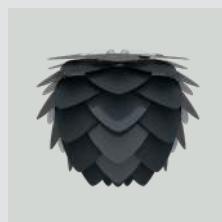

Brushed brass

medium	2121
mini	2122

Brushed bronze

medium	2146
mini	2147

Pearl white

medium	2127
mini	2128

Anthracite grey

medium	2129
mini	2130

Petrol blue

medium	2133