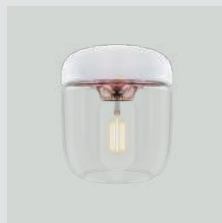

White | polished copper

2106