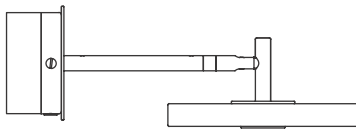

Asteria hardwired short wall lamp