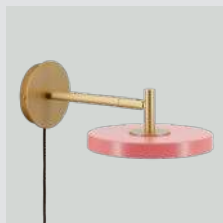

Nuance rose

long	2285
short	2278