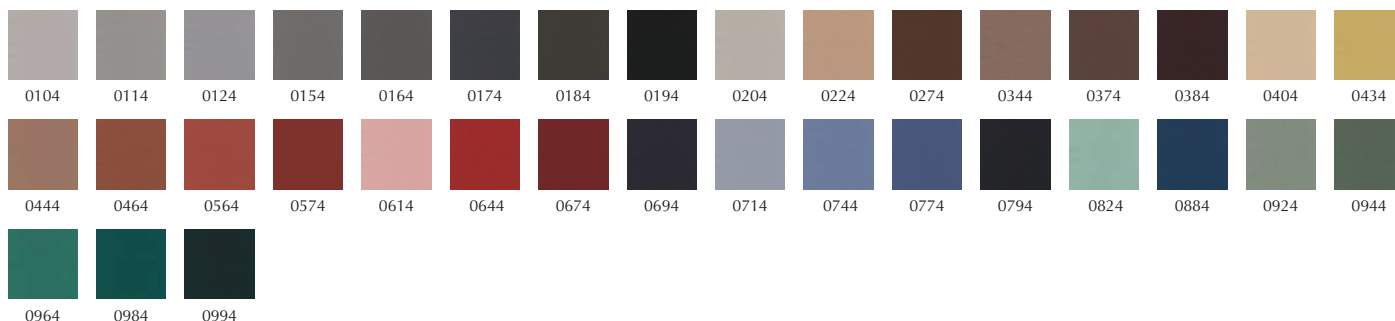

Remix 3 | Fabric from Kvadrat

Remix 3 is an elegant upholstery textile distinguished by exceptional depth of colour, designed by Giulio Ridolfo. It comes in 23 new hues, adding to an already expansive palette which now offers a total of 72 sophisticated colourways. Remix 3 looks unicoloured from a distance but reveals subtle details and colour contrasts when viewed close-up. The textile features a tight, minimalistic weave, and derives its lively colour play from a combination of two different mélangé yarns, which each combine up to three hues. The new colours – carefully selected from 2600 samples – are inspired by an extensive study of traditional Indigo dyeing undertaken by Giulio Ridolfo on his travels. Centred around deep combinations of blues and rich natural reds, they also include subtly coloured neutrals.