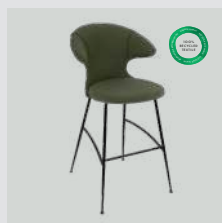

Racing green

brass	590-05C5912-1
chrome	590-05C5912-2
black	590-05C5912-3