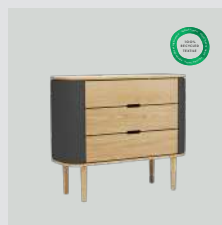

Shadow

oak 5624C735-04
 dark oak 5776C736-04
 black oak 5126C734-04

Horizons S

Step It Up | step stool incl. storage bag

Designed by: Jonas Søndergaard
Materials: Solid oak, MDF, polyester and hardwood
Dimensions: h: 48 cm w: 55 cm d: 38 cm