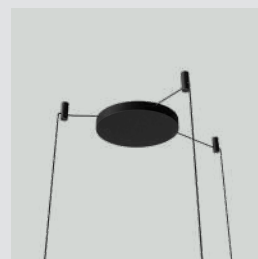

white 4005

black 4006

Cord Set

EUR	15.95
DKK	119.00
GBP	17.00
SEK	149.00
USD	16.95

Scan the QR code to see recommended lampshades

Asteria Micro Cluster canopy

Designed by: UIMAGE Design Team
Materials: Steel and polypropylene
Specifications: This product is only a canopy sold as an add-on to Asteria micro so you can create beautiful clusters. Up to three Asteria micro pendants are needed in combination with this product to get a complete functional cluster pendant. Asteria micro is sold separately.
Dimensions: ø: 25 cm h: 2.8 cm
Marking: CE, UKCA (for indoor use) and IP2X