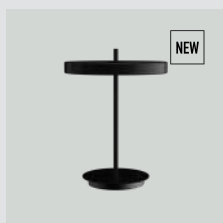

Black
with brass base 2308
with black base 2544