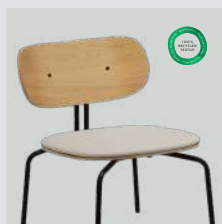

White sands

brass legs 5917-1C730-02
black legs 5917-3C730-02