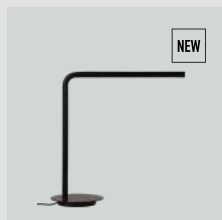

black

2236

Omni table lamp

EUR	349.00
DKK	2499.00
GBP	329.00
SEK	3699.00
USD	449.00

Find inspiration on page 70

Omni wall lamp

Designed by: Søren Ravn Christensen
Materials: Aluminium, PP, PMMA and steel
Specifications: Surface mounted lamp for indoor use only, can rotate 360 degrees, 17W LED panel built-in, dimmable, ≥30000 lighting hours, 2700 k, 1000 lm, CRI 94
Dimensions: h: 16.6 cm w: 74 cm d: 14.7 cm
Warranty: 10-year warranty against manufacturer defects
Markings: CE, UKCA (for indoor use) and IP2X