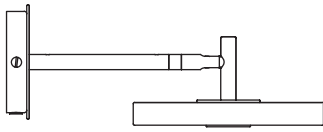

Asteria short wall lamp