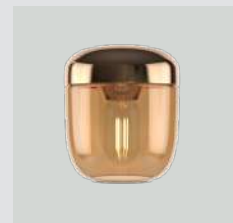

Amber brass

2215