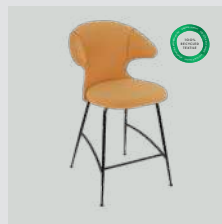

Tangerine

brass	590-06C5913-1
chrome	590-06C5913-2
black	590-06C5913-3