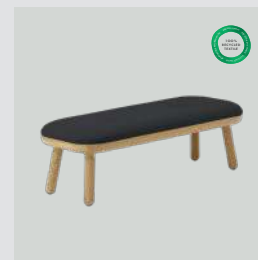

Sugar brown

low	5611C5610-1C733-01
tall	5611C5610-2C733-01

White sands

low	5611C5610-1C733-02
tall	5611C5610-2C733-02

Sterling

low	5611C5610-1C733-03
tall	5611C5610-2C733-03

Shadow

low	5611C5610-1C733-04
tall	5611C5610-2C733-04

Horizons S