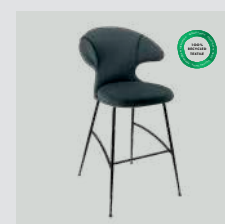

Quantum blue

brass	590-17C5912-1
chrome	590-17C5912-2
black	590-17C5912-3

Horizons F

Time Flies counter stool

Designed by: Jonas Søndergaard
Materials: 100% recycled polyester and steel
Specifications: Combine various textiles, colours and legs to get the exact design you desire
 Fabric specifications on pages 197 and 199
Dimensions: h: 102 cm w: 60 cm d: 56 cm, seating h: 65 cm
Tests: EN 16139 Furniture – Seating (Level 1)
 ANSI/BIFMA X5.4 – Public and Lounge Seating
Certifications: Global Recycled Standard
 STANDARD 100 by OEKO-TEX®