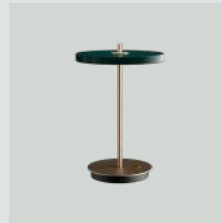

forest green brass 2502