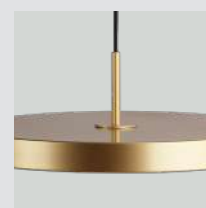

Brass

medium	2559
mini	2259