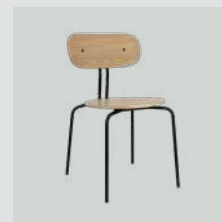

black legs 5916-3

Find inspiration on pages 33, 43, 72, 73, 82, 86