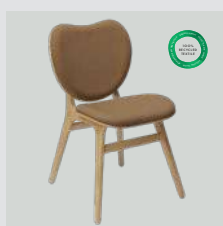

Sugar brown

oak	5502C702-01
dark oak	5701C702-01
black oak	5103C702-01