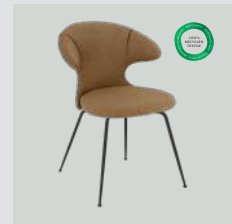

Caramel

brass	590-08C5901-1
chrome	590-08C5901-2
black	590-08C5901-3