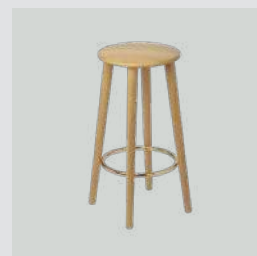

The Socialite bar stool

Designed by: Thor Høy
Materials: Solid oak, aluminium (brass anodised)
Dimensions: ø: 47 cm h: 77.5 cm
Tests: EN 16139 Furniture – Seating (Level 1)
ANSI/BIFMA X5.4 – Public and Lounge Seating

5520

5881

5120

The Socialite bar stool

EUR	549.00
DKK	3999.00
GBP	499.00
SEK	5999.00
USD	649.00

The Socialite counter stool

Designed by: Thor Høy
Materials: Solid oak, aluminium (brass anodised)
Dimensions: ø: 44 cm h: 67.5 cm
Tests: EN 16139 Furniture – Seating (Level 1)
ANSI/BIFMA X5.4 – Public and Lounge Seating

Find inspiration on page 68, 78

oak

5519

5880

5119

The Socialite counter stool

EUR	549.00
DKK	3999.00
GBP	499.00
SEK	5999.00
USD	649.00