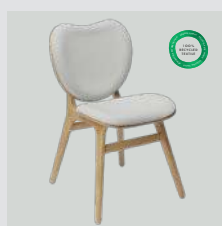

Sterling

oak	5502C702-03
dark oak	5701C702-03
black oak	5103C702-03