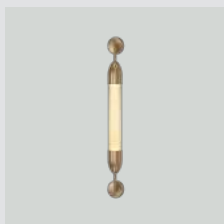

Plated brass

long single 2200
long double 2201
short single 2620
short double 2621

Polished steel

long single 2527
long double 2528
short single 2623
short double 2624

Lemon Squeeze short single

EUR 249.00
DKK 1849.00
GBP 209.00
SEK 2799.00
USD 309.00

Lemon Squeeze short double

EUR 369.00
DKK 2699.00
GBP 309.00
SEK 4199.00
USD 449.00