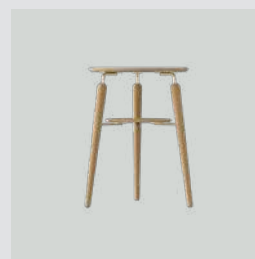

My Spot

EUR	299.00
DKK	2299.00
GBP	249.00
SEK	3299.00
USD	349.00