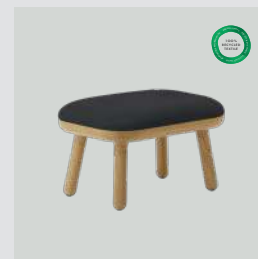

Paff tall stool

EUR	299.00
DKK	2249.00
GBP	N/A
SEK	3299.00
USD	349.00

Find inspiration on pages 79