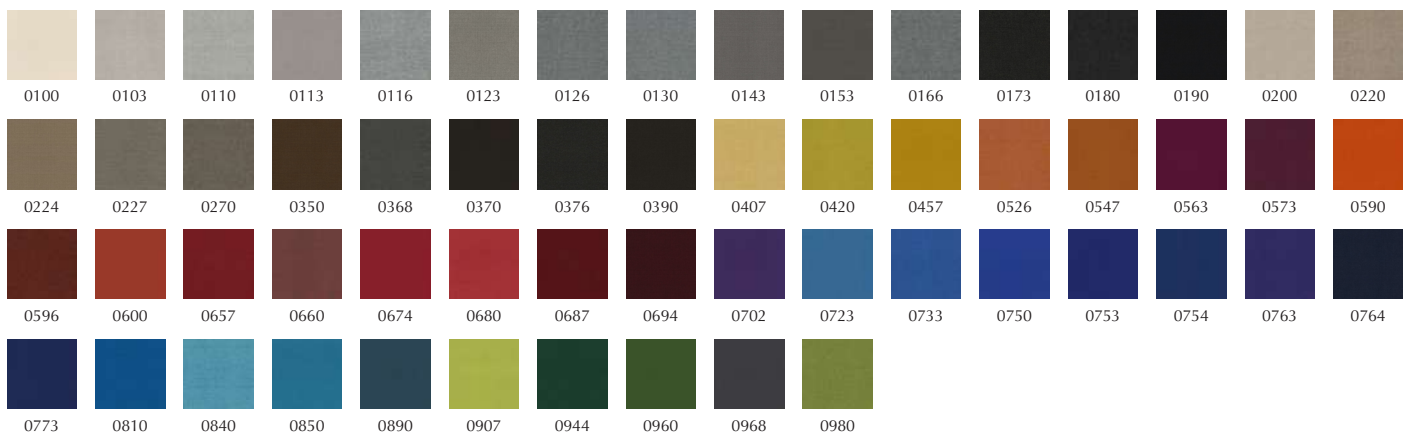

Maple | Fabric from Kvadrat

Aero-finished and therefore extremely soft to the touch, Pine and Maple are made with three tone-in-tone coloured yarns. The viscose used in their construction gives them a distinctive shimmer, which deepens according to the light and the perspective of the viewer. Pine is flat-woven and has a subtle striated look. Maple is woven with a chenille yarn and has a soft pile that reveals the structure of the weave. Foreign fibres and small clusters of colour may appear on the fabric's surface adding to their slightly irregular, casual expression.