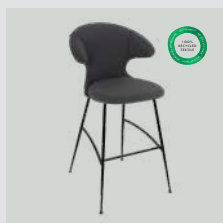

Shadow

brass	590-04C5912-1
chrome	590-04C5912-2
black	590-04C5912-3