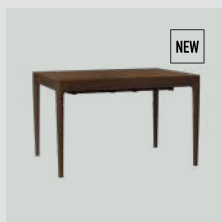

Dark oak

Heart'n'Soul 120	5725
Heart'n'Soul 200	5858