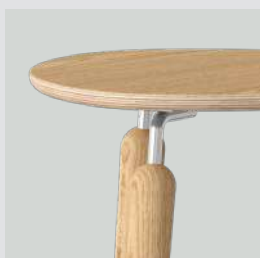

oak | steel 5580