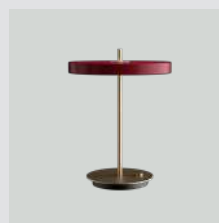

EUR	299.00
DKK	2249.00
GBP	279.00
SEK	3299.00
USD	399.00

Pearl white
 with brass base 2305
 with black base 2543

Black
 with brass base 2308
 with black base 2544

anthracite grey 2306

forest green 2307

ruby red 2309