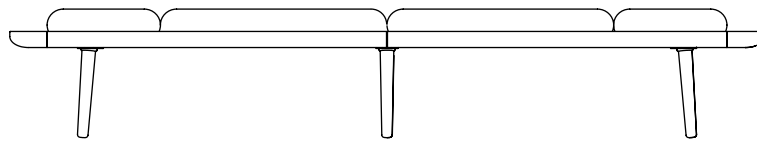

Lounge Around daybed