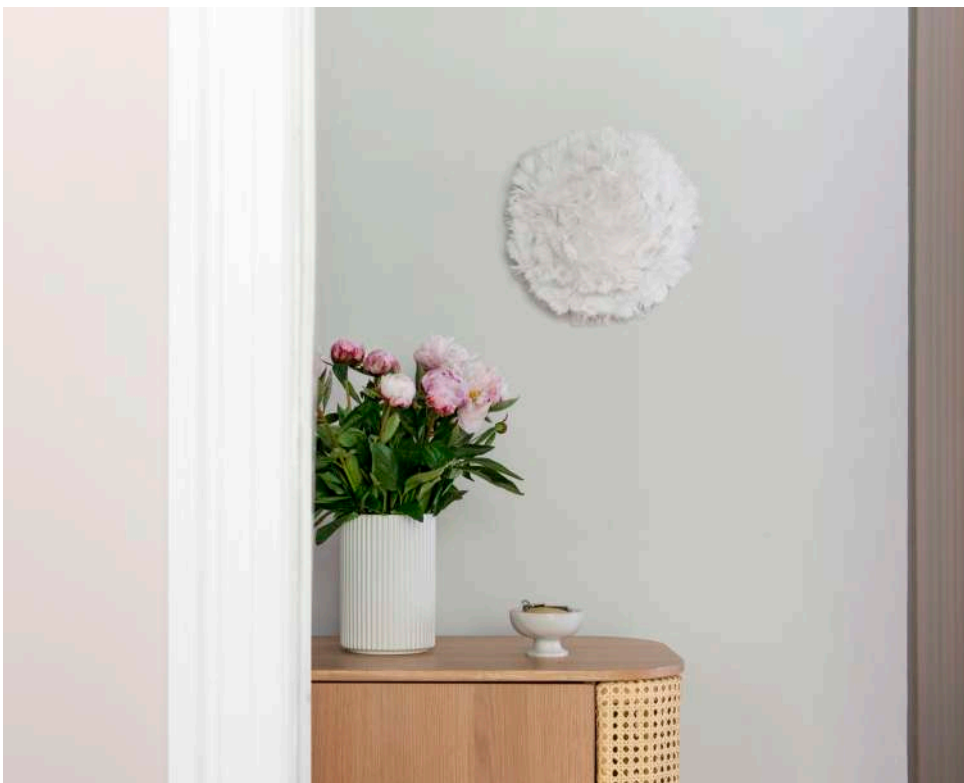

Eos Up lamp | mini, white