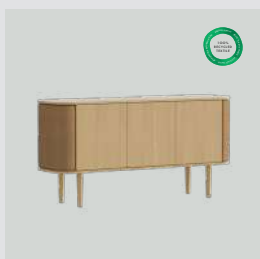

Sugar brown
oak 5623C710-01
dark oak 5775C711-01
black oak 5107C709-01