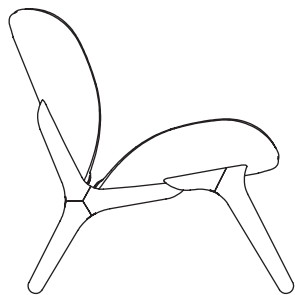

With their soft aesthetic, A Conversation Piece lounge chairs and ottoman are standout design pieces in any setting – perfect for relaxing and engaging in meaningful conversations.

The lounge chairs' spacious seat has plenty of room for sitting in different positions, whether curled up with your legs or fully stretched out, and the tall back of the A Conversation Piece tall chair catches your head at any angle, for you to feel sheltered. The ottoman is designed to complement the lounge chairs' delicate heart-shaped silhouettes. It has the same delicate, organic design and detailed construction of no visible fittings that is known and loved from the lounge chairs.

The A Conversation Piece collection is available in oak, dark oak and black oak in a variety of carefully selected textiles and leathers.

Fabric specifications on pages 197-205.

My Spot side table | black oak, brass

A Conversation Piece low lounge chair | black oak, sterling

A Conversation Piece tall lounge chair

A Conversation Piece dining chair

A Conversation Piece low lounge chair

A Conversation Piece ottoman

When you buy this product
we will plant a tree

A Conversation Piece tall lounge chair and ottoman | oak, black

Lounge Around collection

Designed by
Søren Ravn Christensen

Lounge Around is a multifunctional, flexible sofa collection designed to be the centrepiece of your living room. After a busy day, it's the perfect place to lie back, relax and recharge. Its slim size and the multifunctionality of the design make it perfect for countless rooms – large as well as small.