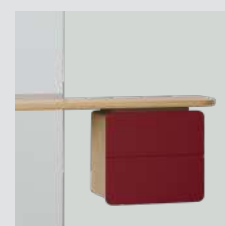

Ruby red

oak	5620C5620-5
dark oak	5820C5620-5
black oak	5108C5620-5