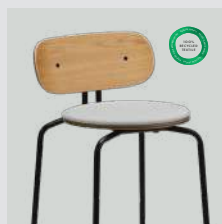

Sterling

brass legs 5918-1C719-03
black legs 5918-3C719-03