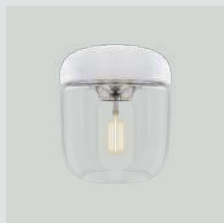

White | polished steel

2104