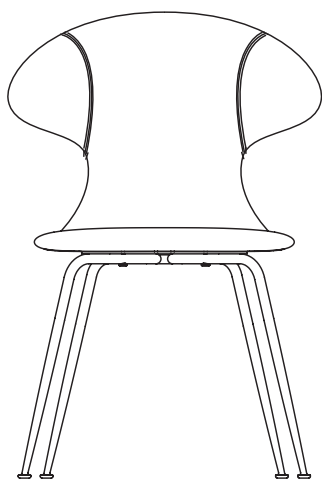

Time Flies chair