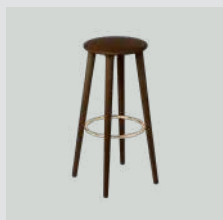

5520

dark oak