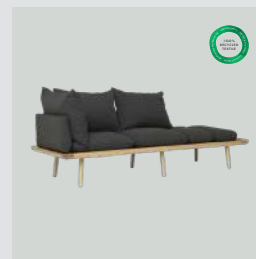

Sterling

oak	5550C723-03
dark oak	5750C723-03

Shadow

oak	5550C723-04
dark oak	5750C723-04

Horizons S

Lounge Around 1.5-seater sofa

Designed by: Søren Ravn Christensen
Materials: Solid oak, 100% recycled polyester, MDF and steel (plated brass)
Specifications: Fabric specifications on pages 197 and 199
Dimensions: h: 40.3 cm w: 127 cm d: 74.5 cm, seating h: 40.3 cm
Certifications: Global Recycled Standard STANDARD 100 by OEKO-TEX®