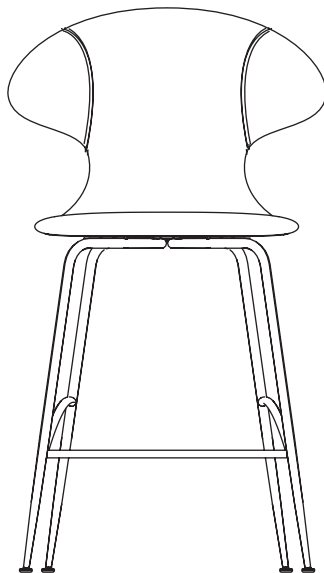

Time Flies counter stool